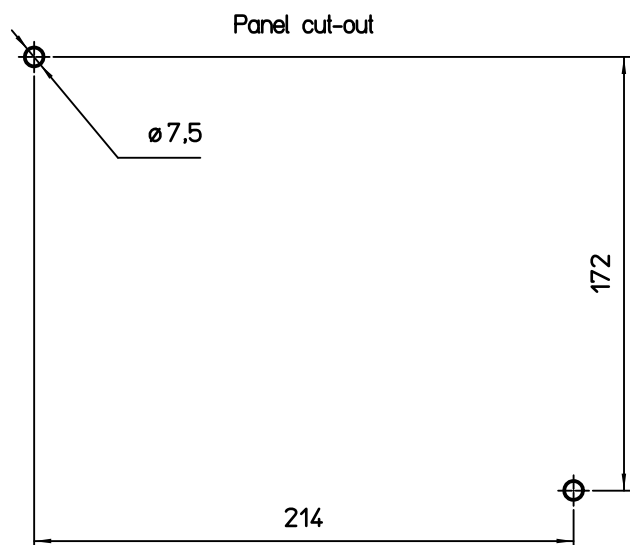

1

2

3

A

A

B

B

REV.	DATE	SIGNATURE		
Dimensions in mm		Simplified representation with dimensions without tolerance		
Original Size A4		A2M 2320.16		Scale 1:3
Date 05/07/22		AC box, M32 cable entry, 16 holes for unit, dimensions 230x205x102 mm		
Sign. S.Diasparra				