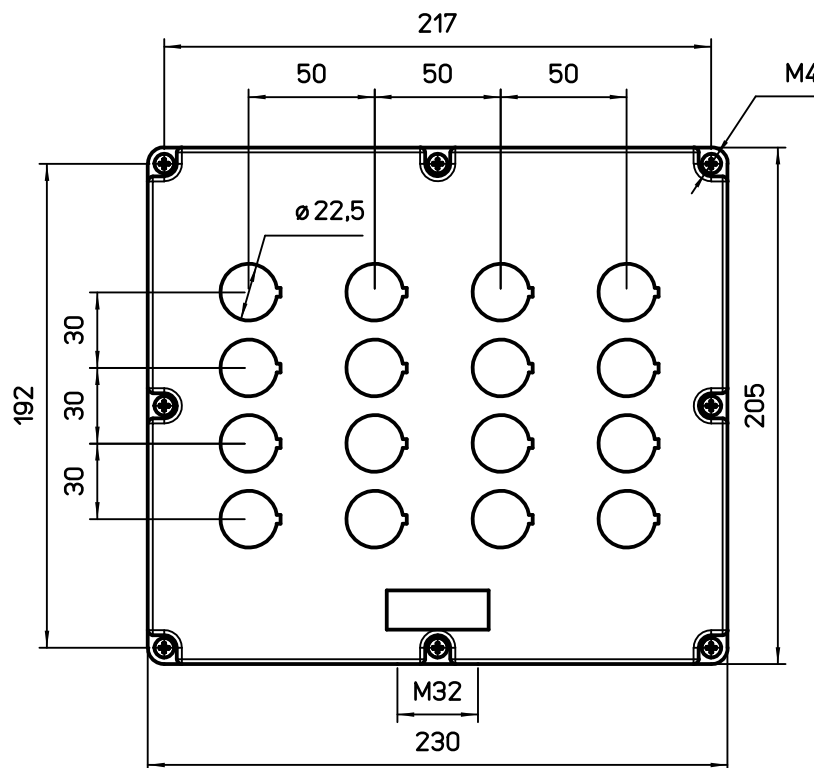

1

2

3

A

A

B

B

REV.	DATE	SIGNATURE		
Dimensions in mm		Simplified representation with dimensions without tolerance		
Original Size A4		A2M 2320.16		Scale 1:3
Date 05/07/22		AC box, M32 cable entry, 16 holes for unit, dimensions 230x205x102 mm		
Sign. S.Diasparra				

1

2

3