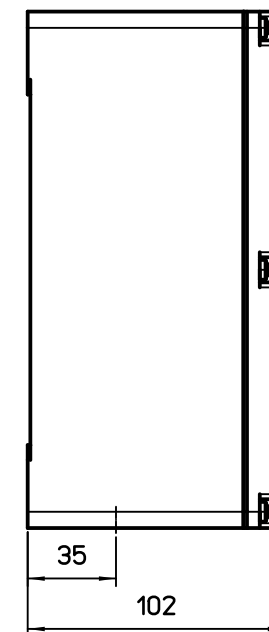

1

2

3

A

A

B

B

REV.	DATE	SIGNATURE		
Dimensions in mm		Simplified representation with dimensions without tolerance		
Original Size A4		A2M 2320.16		Scale 1:3
Date 05/07/22		AC box, M32 cable entry, 16 holes for unit, dimensions 230x205x102 mm		
Sign. S.Diasparra				